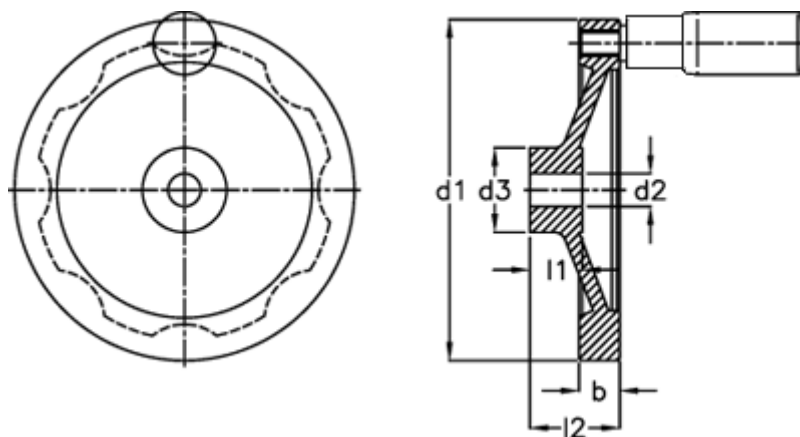

Data Sheet

Article number: 20377314

Description: E+G Handwheel
GN 323-160-B14-R

Measures

b = 18.0

d1 = 160

d2 H7 = 14

d3 = 36

Handle = 24

l1 = 20

l2 = 39